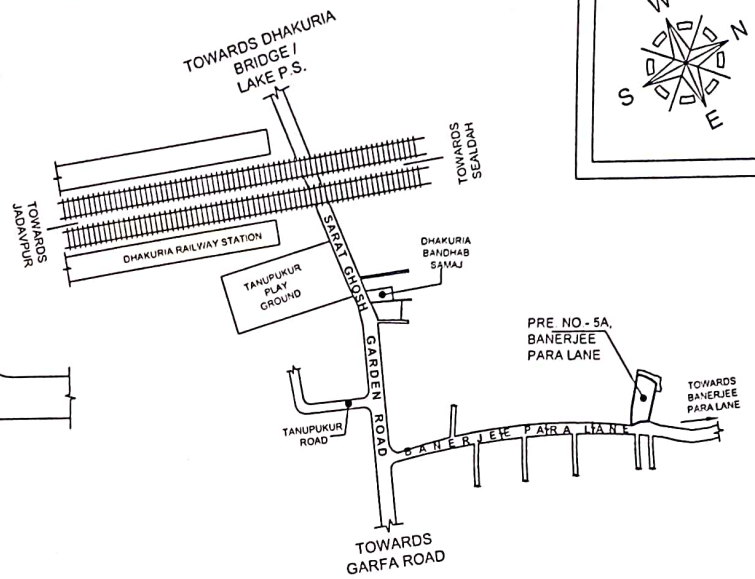

SITE PLAN
(SCALE - 1:600)

LOCATION PLAN
(SCALE = 1:4000)

DEEPAJ CONSTRUCTION PVT. LTD

Jayati Paul

Director

SITE PLAN AT PRE. No. - 5A, BANERJEE PARA LANE.
ROAD. SHOWING COORDINATES